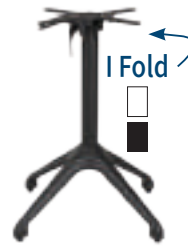

# Table Bases

Dining Table Height (73cm high) All bases have adjustable feet\*

**pablo**

\* Except for Nilo, which sit flat on the floor.

**\$159**

**ALEC FOLDING**  
Aluminium  
49 x 47cm base  
White, black