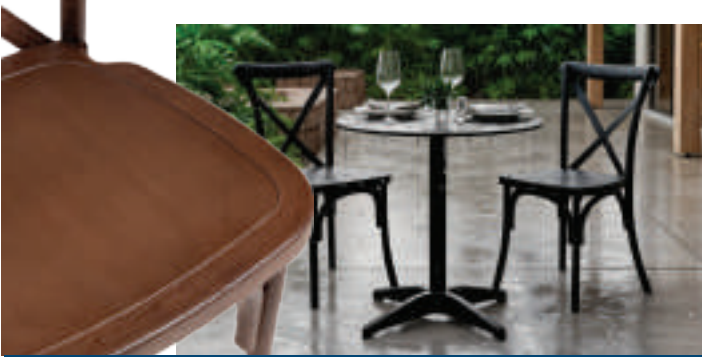

Durable Polypropylene Seating cont.

Traditional provincial design in polypropylene, perfect for outdoor and sturdy enough for events. Can you tell the difference?

CROSSBACK (Extra Strong)
Polypropylene reinforced with glass fibre
41 x 41 x 85cm
White, black

$54

BRIGITTE
Polypropylene with timber grain
40 x 40 x 88cm
White, black $69
Walnut $84

from $69

CROSSBACK
Polypropylene with timber grain
43 x 40 x 87cm
White, black $69
Walnut $84

from $69

Smart Buys, grab them while you can

JAVI
Polypropylene reinforced with glass fibre
41 x 41 x 83cm
White, ocean blue
*LIMITED STOCK

$29

DURO
Polypropylene reinforced with glass fibre
42 x 42 x 81cm
Static load 300kg
Green only
*LIMITED STOCK

$29

MONA
Polypropylene reinforced with glass fibre
43 x 44 x 80cm
Ginger only
*LIMITED STOCK

$29

GIA
Polypropylene reinforced with glass fibre
43 x 44 x 82.5cm
Hoop width 58cm
White only
*LIMITED STOCK

$29

RENZO
Polypropylene reinforced with glass fibre
Chair: 39 x 43 x 86cm
Static load 300kg
White only *LIMITED STOCK

$29

JAVI ARMCHAIR
Polypropylene reinforced with glass fibre
41 x 41 x 82cm
White only
*LIMITED STOCK

$29

CAMILLA
Polypropylene
44 x 38 x 81cm
Static load 300kg
Black only

$34

LENA
Polypropylene reinforced with glass fibre
42/36 x 43 x 80cm
White, black, matcha green, olive green, smokey blue, watermelon

$39

SALINA
Polypropylene reinforced with glass fibre
42 x 43 x 80cm
Static load 300kg
Coral, dijon, slate blue

$39

ELENA
Polypropylene reinforced with glass fibre
Chair: 40 x 43 x 83cm
Armchair: 40 x 43 x 84cm
Static load 300kg
Black, coral, dijon, slate blue

$39

$39

EMILIO
Polypropylene seat/backrest
Powder coated steel legs
42 x 45 x 72cm
Black only

$39