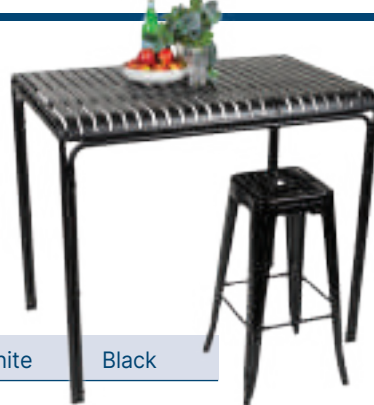

# Luna Table & Benches

White Anthracite Moss Green Watermelon

- European Standards EN-581 certified.
- Rust-free aluminium.
- Suitable for inside and outdoor use.

160 × 55cm Luna bar table **\$619**  
Luna stool **\$169**

160 × 85cm Luna dining table **\$659**  
Luna bench **\$289**

	White	Anthracite	Moss Green	Watermelon
<b>Dining Tables, 75cm high. Perfect for chairs and 45cm stools &amp; benches.</b>				
Dining Table: 160 × 85cm	<b>\$659</b>	<b>\$659</b>	<b>\$659</b>	<b>\$659</b>
<b>Bench: 45cm seat height</b> 138 × 36cm	<b>\$289</b>	<b>\$289</b>	<b>\$289</b>	<b>\$289</b>
<b>Bar Tables, 110cm high. Perfect for 76cm high stools.</b>				
Bar Table: 160 × 55cm	<b>\$619</b>	<b>\$619</b>	<b>\$619</b>	<b>\$619</b>
<b>Bar Stool: 76cm seat height</b>	<b>\$169</b>	<b>\$169</b>	<b>\$169</b>	<b>\$169</b>

# Luisa Tables

- Lightweight, powder coated aluminium.
- Available in black or white (black only for bar tables).
- Suitable for inside and outdoor use.

White Black

	White	Black
<b>Dining Tables, 75cm high. Perfect for chairs and 45cm stools &amp; benches.</b>		
80 × 80cm	<b>\$239</b>	<b>\$239</b>
120 × 80cm	<b>\$279</b>	<b>\$279</b>
150 × 90cm	<b>\$329</b>	<b>\$329</b>
<b>Luisa Bench, 45cm high.</b>		
112cm long	<b>\$209</b>	<b>\$209</b>
142cm long	<b>\$249</b>	<b>\$249</b>
<b>Bar Tables, 105cm high. Perfect for 76cm high stools.</b>		
80 × 80cm	-	<b>\$249</b>
120 × 80cm	-	<b>\$309</b>
150 × 90cm	-	<b>\$379</b>