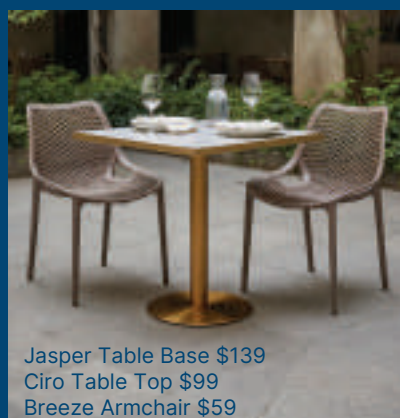

Chairs & Tables Supplied with Military Efficiency, without Sky-High Prices

[Chairforce.com.au](http://Chairforce.com.au)

Andre Table \$124  
Regis Armchair \$54

Luna Table \$659  
Luna Bench \$289

Jasper Table Base \$139  
Ciro Table Top \$99  
Breeze Armchair \$59