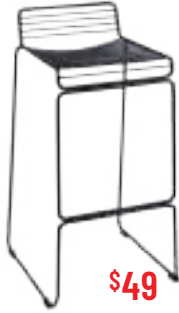

# Metal Bar Stools

Seat Height: 76cm high

**20% thicker steel**  
Don't let the price deceive you!

\$19

**ROSA**   
Powder coated steel  
33cm diameter seat  
Black only  
**This stool stacks to 15 & more!**

\$39

**LOUIS BAR STOOL**  
37 x 37cm seat  
White, black, matcha green, smokey blue

\$43

**REPLICA TOLIX**   
Powder coated steel. 30 x 30cm seat  
**No backrest** White, black, matt black, yellow, blue, red, silver, orange **\$43**  
**Low backrest** Gloss black, matt black **\$59**

\$59

\$49

**BENNY**  
Steel frame  
Polypropylene seat  
44 x 32cm seat  
90cm backrest height  
White, black  
\*LIMITED STOCK

\$49

**SIENNA WIRE**   
Powder coated steel  
37 x 33cm seat  
86cm back rest height  
Black, red  
\*LIMITED STOCK