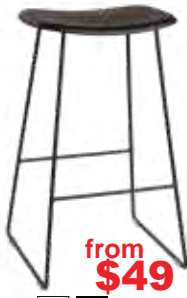

from $49

ANA
45 x 32cm seat
Polypropylene seat
with powder coated
steel frame
75cm Stool: $59
65cm Stool: $49
White, black