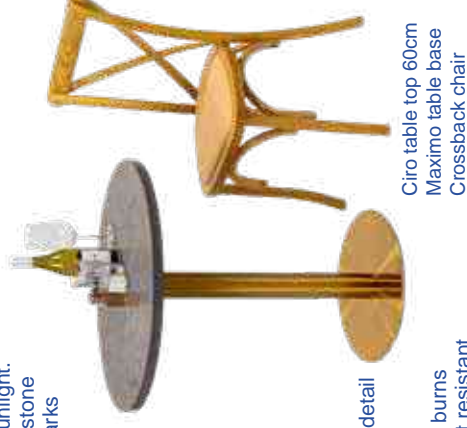

Cement Pearl White Oak Grain

Ciro table top 60cm
Maximo table base
Crossback chair

CREATE YOUR OWN TABLE IN 2 SIMPLE STEPS

1. Choose Your TABLE TOP here 2. Turn the page & choose your table base

LENGTH: DEPTH:	60cm round	70cm round	60cm square	70cm square	80cm square	70cm 60cm	120cm 60cm	120cm 70cm	120cm 80cm	150cm 35cm	150cm 70cm	180cm 70cm	180cm 80cm	180cm 90cm	210cm 100cm	Suitable for:
Ricardo High Pressed Resin*:																
Arketa Stone, Beech,	\$39	\$49	\$39	-	\$59	-	-	-	-	-	-	-	-	-	-	Indoor/Alfresco
Cement, Walnut, Reclaimed Wood, White	\$54	\$64	\$54	\$64	\$79	-	\$69	-	\$79	-	-	-	-	-	-	Indoor/Alfresco
White Marble	\$54	\$64	\$54	\$64	\$79	-	-	-	-	-	-	-	-	-	-	Indoor/Alfresco
Ciro Melamine:																
Walnut, White, Black, Beech, Stone	\$79	\$109	\$69	\$94	\$119	-	-	\$154	\$159	-	-	-	-	-	-	Indoor/Alfresco
Grey Terrazzo with Gold or Silver Edge	\$69	\$99	\$69	\$99	\$119	-	-	-	-	-	-	-	-	-	-	Indoor/Alfresco
Diego High Pressed Compact Laminate:																
Black, White	\$89	\$104	\$74	\$104	\$124	\$89	\$119	\$159	\$169	-	-	-	-	-	-	Indoor/Alfresco
Light Oak, Acacia	\$79	\$89	\$79	\$89	\$99	-	-	\$159	\$169	-	-	-	-	-	-	Indoor/Alfresco
Stone, White Marble, Black Ash	\$79	\$89	\$84	\$114	\$139	-	\$119	\$159	\$169	-	-	-	-	-	-	Indoor/Alfresco
Matias Plywood / Laminate: Grey	\$49	\$59	\$49	\$59	\$69	-	\$149	\$149	\$149	-	-	-	-	-	-	Indoor/Alfresco
Rafael Timber Rubberwood	\$59	\$69	\$59	\$69	\$79	-	\$109	\$129	\$129	\$79	\$149	\$159	\$169	\$189	\$229	Indoor/Alfresco
Rafael Timber Rubberwood: Black	\$59	\$69	\$59	\$69	\$79	-	-	-	-	-	-	-	-	-	-	Indoor/Alfresco
Rafael Hardwood Timber: Ash	\$59	\$69	\$59	\$69	-	-	\$109	\$129	-	-	-	-	-	-	-	Indoor/Alfresco
Rafael Hardwood Timber: Walnut	\$59	-	\$59	\$69	-	-	\$129	\$149	-	\$79	-	\$159	-	\$189	\$229	Indoor/Alfresco
Adele Marble #: Black, White	\$29	-	\$29	-	\$29	-	-	\$49	\$49	-	-	-	-	-	-	Indoor/Alfresco
Gabriel Plywood / Laminate: Black	\$49	\$59	\$49	\$59	\$69	\$149	\$149	\$149	-	-	-	-	-	-	-	Indoor/Alfresco
Pietra Cement #: White, Oak, Cement Grey	\$20	\$20	-	-	\$20	-	-	\$20	\$20	-	-	-	-	-	-	Indoor/Outdoor
	80cm	\$20														