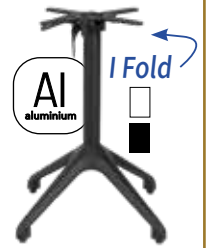

\$194

ALEXIS FOLDING
Aluminium
49 x 49cm base
White, black

\$109

HUGO FOLDING
Aluminium
50 x 45cm base
Black

\$179

ALESSIO FOLDING
201 stainless steel
Black is powder coated
63 x 42cm base
Brushed steel, black