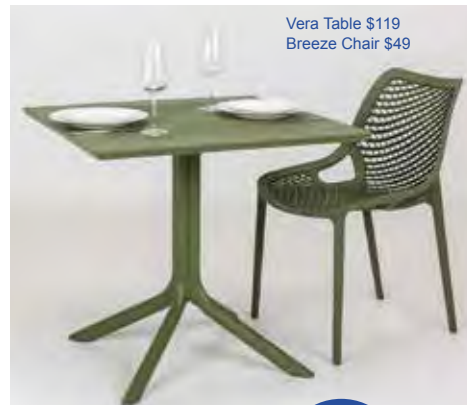

Vera Table $119
Breeze Chair $49

CHAIRFORCE
1300 272 926