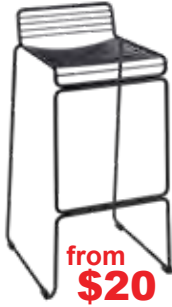

CORSICA
The corsica range is exclusively supplied by Chairforce. Corsica is the home of beautiful commercial grade, outdoor furniture.

\$279

EZE SUN LOUNGER

Polypropylene frame. Teslin mesh.
White frame with off white mesh
Beige frame with beige mesh
White frame with blue mesh

Bar Stools

 Stackable

 UV stabilised, to help your colour last longer in Australian conditions

 Weather resistant polypropylene

These chairs have a 300kg static load rating (see website for more information)

ROSA
76cm
Powder coated steel
33cm dia seat
Black only
This stool stacks to 15 or more!

SIENNA WIRE*
76cm
37 x 33cm seat
86cm back rest
White, black, red
~~\$79~~ \$49
Deep blue, Green, Yellow ~~\$79~~ \$20
Cushion: black or white ~~\$10~~ \$5
*LIMITED STOCK