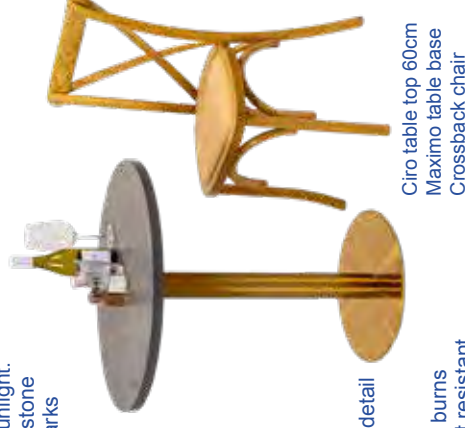

Ciro table top 60cm
Maximo table base
Crossback chair

- Resistant to cigarette burns
- Low maintenance