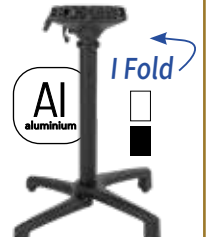

\$74

EAMON ROUND
Cast iron
43cm diameter
Black

\$79

EAMON ROUND
Cast iron
43cm dia.
White

\$79

MICHEL
Cast iron
42 x 42cm base
Black

\$84

NILO SCREW DOWN BASE*
201 stainless steel
Black is powder coated
25cm dia. base
Brushed steel, black