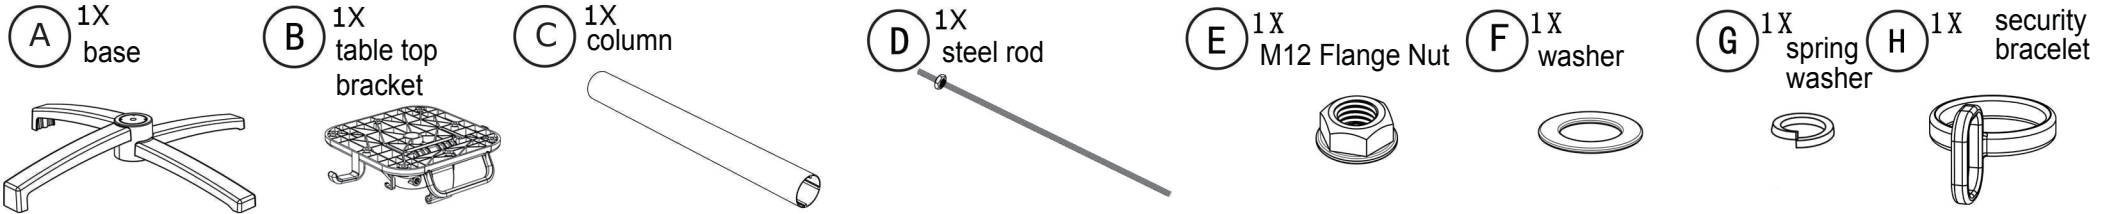

You will also need a
M12 deep socket

HUGOBAR-BK
HUGODIN-BK

NOTE: Column fits into 3 notches in the table top bracket and table base.
If fitted correctly the column will not turn.

Before assembly please check you have all parts listed below. Please assemble on a clean and flat surface, such as carpet or cardboard to prevent scratches.
PLEASE NOTE: We've tried to make this base as easy to assemble as possible.
In the unlikely event you have problems putting it together or missing pieces, please contact us. Details below.