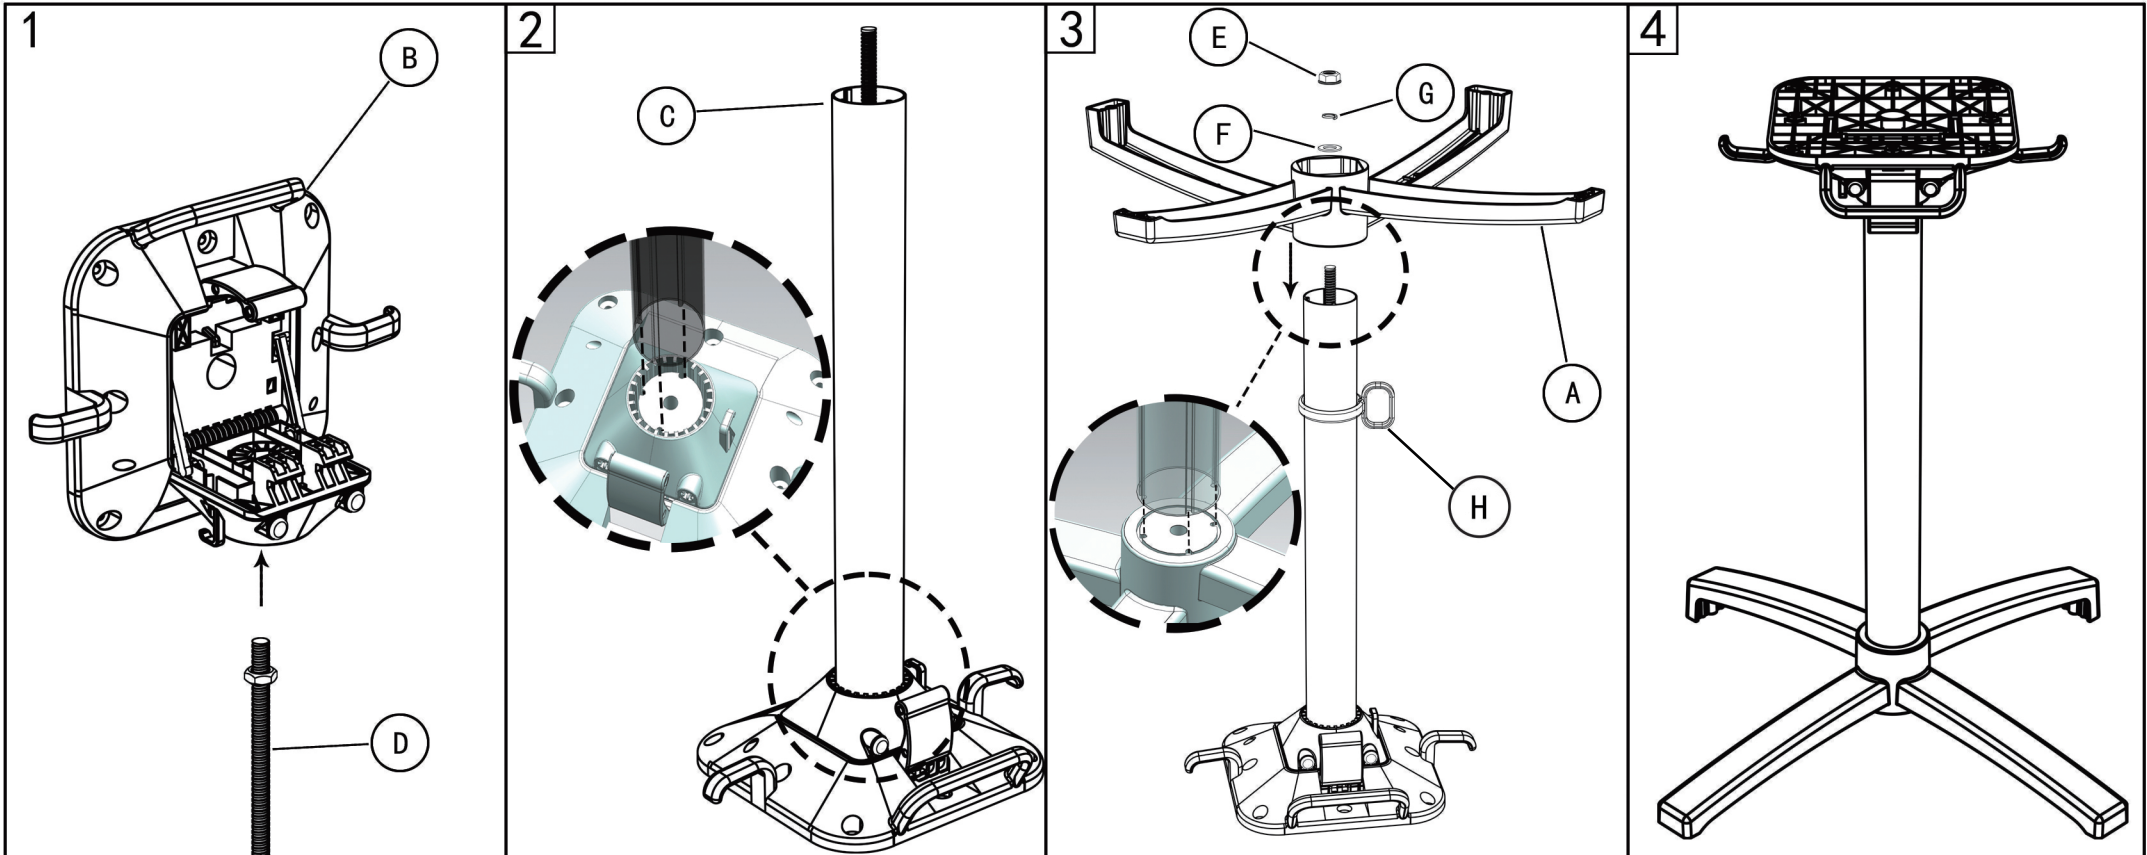

You will also need a
M12 deep socket

HUGOBAR-BK
HUGODIN-BK

NOTE: Column fits into 3 notches in the table top bracket and table base.
If fitted correctly the column will not turn.

Before assembly please check you have all parts listed below. Please assemble on a clean and flat surface, such as carpet or cardboard to prevent scratches.
PLEASE NOTE: We've tried to make this base as easy to assemble as possible.
In the unlikely event you have problems putting it together or missing pieces, please contact us. Details below.