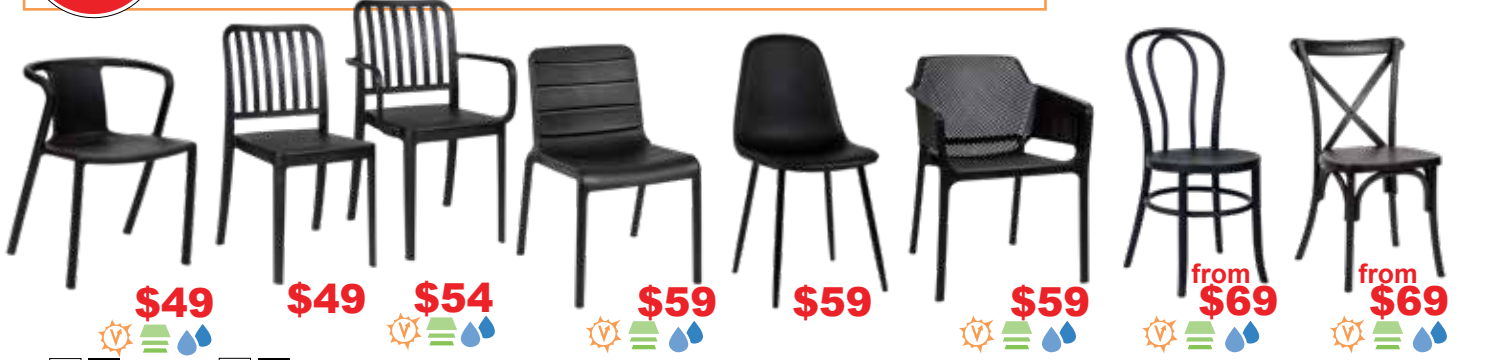

$49

$49

$54

$59

$59

$59

from $69

from $69

ADELLA
Polypropylene
45 x 39 x 72cm
White, black

RENZO#
Polypropylene
Chair: 39 x 43 x 86cm $49
White, black
Armchair: 39 x 43 x 86cm $54
White, black

DARIO
Polypropylene
46 x 37 x 82cm
White, black, coral,
deepsea blue, ginger,
taupe

WILMA
PU seat,
black steel legs
46 x 40 x 84cm
Black only

NIKKO
Reinforced with
glass fibre
39 x 46 x 79cm
White, black, grey,
ocean blue, beige

BRIGITTE
Polypropylene
with timber grain
43 x 40 x 87cm
White, black $69
Walnut $84

CROSSBACK
Polypropylene
with timber grain
43 x 40 x 87cm
White, black $69
Walnut $84