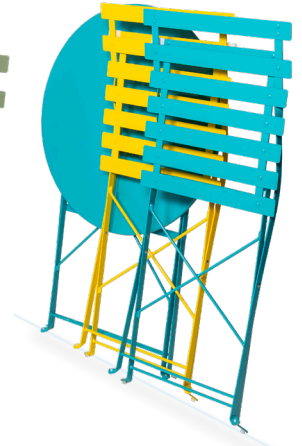

Vera 80 x 80cm dining table, shown with Paula chairs