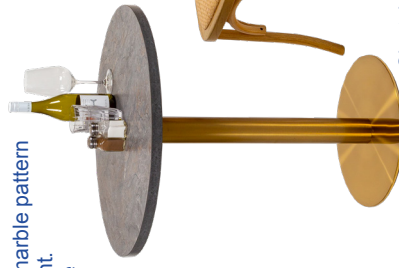

DIEGO HIGH PRESSED COMPACT LAMINATE TOP

Robust, heat resistant table tops

- Suitable for alfresco & indoor commercial use
- All tops feature Black edge detail
- 12mm thick
- Heat resistant to 180°
- **Pre drilled to fit only Chairforce bases with a square top attachment plate or Tomas folding base.**

RAFAEL TIMBER TABLE TOP

Solid timber, finished with 3 coats of clear lacquer that brings out the beauty of the wood grain

1. Suitable for indoor commercial use.
   - 30mm thick
   - Heat resistant to 100°
   - Made with FSC certified wood - the mark of responsible forestry.
   - **Fully customisable to fit any base. Screw anywhere on underside**
2. if you are screwing within 5mm of the edge, please ensure you drill a pilot hole first, to avoid splitting.

Hardwood Walnut

ADELE MARBLE TABLE TOP

Beautiful polished stone table top with marble pattern

1. Suitable for indoor & alfresco use. Do not leave in the rain or direct sunlight.
   - 28mm thick
   - All spills should be wiped up immediately to avoid staining / water marks
   - **See chart for compatible bases to fit this top.**
2. NB: The timber underside starts 30mm from the edge.

MATIAS & GABRIEL PLYWOOD / LAMINATE TOP

Durable, heat resistant laminate table top with attractive ply core edge detail

- Ply with light grey (Matias) or black (Gabriel) wood grain laminate
- Suitable for indoor & alfresco use
- 30mm thick
- Heat resistant to 100°
- **Fully customisable to fit any base. Screw anywhere on underside**

Ciro table top 60cm
Fernando table base
Crossback chair

PIETRA CEMENT TABLE TOP

Fibre glass reinforced cement (GRC) table top

- Suitable for indoor & outdoor use
- 40mm thick
- Handmade
- **Pre-drilled to fit Chairforce bases (see below). You cannot screw into cement tops**

Sizes and Materials to suit your needs. Confused? Give us a call – we can guide you through it.

CARE OF YOUR TABLE TOP: With a little care and regular maintenance your table top will last and last.

*All tops are spill resistant: Wipe up spills immediately to avoid staining and reduce the life of your top.

We recommend you do not leave table tops outside in the rain or in the sun for long period of time.