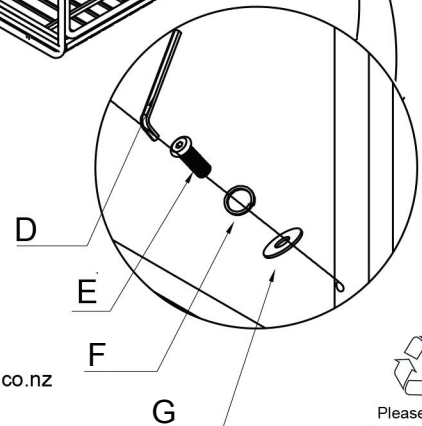

LUIDIN120
LUIDIN150

Assembly Instructions Luisa Aluminium Table

Before assembly please check you have all parts listed below.

PLEASE NOTE: We've tried to make this table as easy to assemble as possible.

In the unlikely event you have problems putting it together or missing pieces, please contact us. Details below.

PARTS LIST

A  x 1	B  x 2	C  x 2	D  x 1 allen key	E  x 16 screws	F  x 16
					G  x 16

Thank you for your purchase.

To learn more about our products please visit www.chairforce.com.au and www.chairforce.co.nz