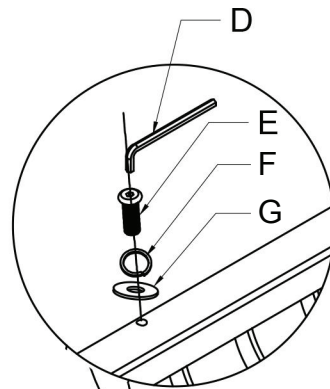

LUIDIN120
LUIDIN150

Assembly Instructions Luisa Aluminium Table

Before assembly please check you have all parts listed below.

PLEASE NOTE: We've tried to make this table as easy to assemble as possible.

In the unlikely event you have problems putting it together or missing pieces, please contact us. Details below.

PARTS LIST

A  x 1	B  x 2	C  x 2	D  x 1 allen key	E  x 16 screws	F  x 16
					G  x 16

Thank you for your purchase.

To learn more about our products please visit www.chairforce.com.au and www.chairforce.co.nz