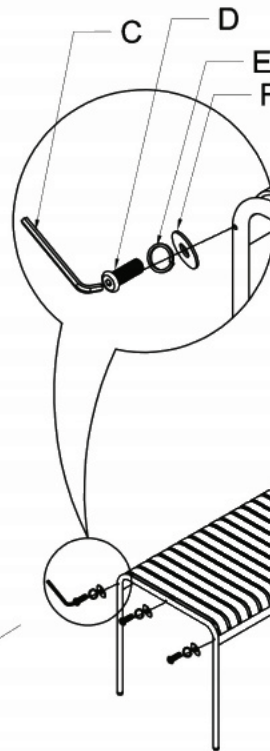

LUIBEN120
LUIBEN142

Assembly Instructions Luisa Aluminium Bench

Before assembly please check you have all parts listed below.
PLEASE NOTE: We've tried to make this table as easy to assemble as possible.
In the unlikely event you have problems putting it together or missing pieces, please contact us.
Details below.

PARTS LIST

A bench top	B legs	C allen key	D	E	F
 X 1	 X 2	 X 1	 X 6	 X 6	 X 6

Step 1

Step 2

Step 3

Thank you for your purchase.
To learn more about our products please visit www.chairforce.com.au and www.chairforce.co.nz
AU: Call: 08 9436 8570 Email: customercare@brayco.com.au
NZ: Call: 09 271 5000 Email: sales@chairforce.co.nz