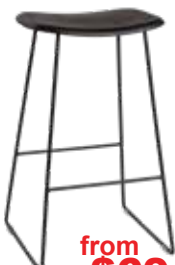

from **\$59**

LOLA#

Powder coated steel with plywood seat
30.5 x 30.5cm seat
75cm Stool: \$64
Black, red, yellow
65cm Stool: \$59
Black

from **\$64**

YVONNE POTTER#

Powder coated steel, plywood padded seat
39.5 x 30cm seat
75cm Stool: \$69
Natural, walnut
65cm Stool: \$64
Natural, walnut

\$69

ALBA#

77cm
Polypropylene
39 x 39cm seat
102cm backrest
White, black, grey cream, sage
Also available: Alba chair

\$69

PAULA#

77cm
Polypropylene
37 x 39cm seat
102cm backrest
White, black, grey cream, sage
Also available: Paula chair

\$69

SALINA

76cm
Polypropylene
36 x 36cm seat
86cm backrest
Black only
Also available: Salina chair Salina armchair

from **\$69**

ANA
45 x 32cm seat
Polypropylene seat with powder coated steel frame
75cm Stool: \$74
White, black
65cm Stool: \$69
White, black