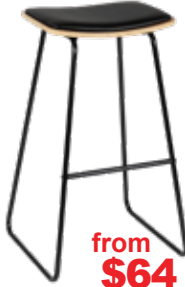

from **\$54**

REPLICA TOLIX, Low backrest

76cm Stool: 30 x 30cm seat Gloss black, matt black \$59 Rust \$64
66cm Stool: 30 x 30cm seat Gloss black, matt black \$54 Rust \$59

from **\$49**

HAIRPIN

Raw wood seat
33 x 33cm seat
76cm Stool: \$54
66cm Stool: \$49
White, black, red and silver

NEW

\$49

Stack to the sky!

ROSA
76cm
Powder coated steel
33cm dia seat
Black only
* **This stool stacks to 15 or more!**

from **\$59**

BONGO

33 x 33cm seat
75cm Stool: \$64
White, black, red
65cm Stool: \$59
White, black, red
*LIMITED STOCK

from **\$59**

LOLA#

Powder coated steel with plywood seat
30.5 x 30.5cm seat
75cm Stool: \$64
Black, red, yellow
65cm Stool: \$59
Black

from **\$64**

YVONNE POTTER#

Powder coated steel, plywood padded seat
39.5 x 30cm seat
75cm Stool: \$69
Natural, walnut
65cm Stool: \$64
Natural, walnut