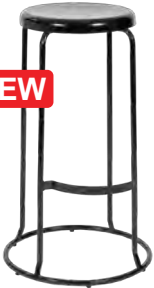

Bar Stools

REPLICA TOLIX STOOLS. 20% THICKER STEEL
DON'T LET THE PRICE DECEIVE YOU.

TOP VALUE

\$69

BREEZE STOOL#

Polypropylene
44 x 41cm seat
76cm Stool: \$69
106cm backrest
White, black, grey, red, blue, green, orange, yellow, ocean blue, barley beige
66cm Stool: \$69
96cm backrest
White, black, grey, ocean blue, barley beige
Also available: Breeze chair & armchair

REPLICA TOLIX, Low backrest

76cm Stool: 30 x 30cm seat Gloss black, matt black \$59 Rust \$64
66cm Stool: 30 x 30cm seat Gloss black, matt black \$54 Rust \$59

from **\$54**

from **\$49**

HAIRPIN

Raw wood seat
33 x 33cm seat
76cm Stool: \$54
66cm Stool: \$49
White, black, red and silver

NEW

\$49

Stack to the sky!

ROSA
76cm
Powder coated steel
33cm dia seat
Black only
* **This stool stacks to 15 or more!**

from **\$59**

BONGO

33 x 33cm seat
75cm Stool: \$64
White, black, red
65cm Stool: \$59
White, black, red
*LIMITED STOCK

from **\$59**

LOLA#

Powder coated steel with plywood seat
30.5 x 30.5cm seat
75cm Stool: \$64
Black, red, yellow
65cm Stool: \$59
Black

from **\$64**

YVONNE POTTER#

Powder coated steel, plywood padded seat
39.5 x 30cm seat
75cm Stool: \$69
Natural, walnut
65cm Stool: \$64
Natural, walnut