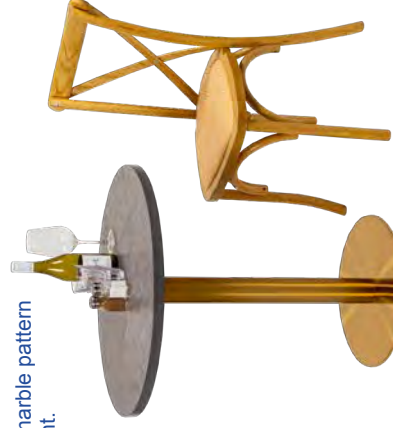

PIETRA CEMENT TABLE TOP

1. Fibre glass reinforced cement (GRC) table top
2. Suitable for indoor & outdoor use
   - 40mm thick
   - Handmade
   - **Pre-drilled to fit Chairforce bases (see below). You cannot screw into cement tops**

Ciro table top 60cm
Fernando table base
Crossback chair