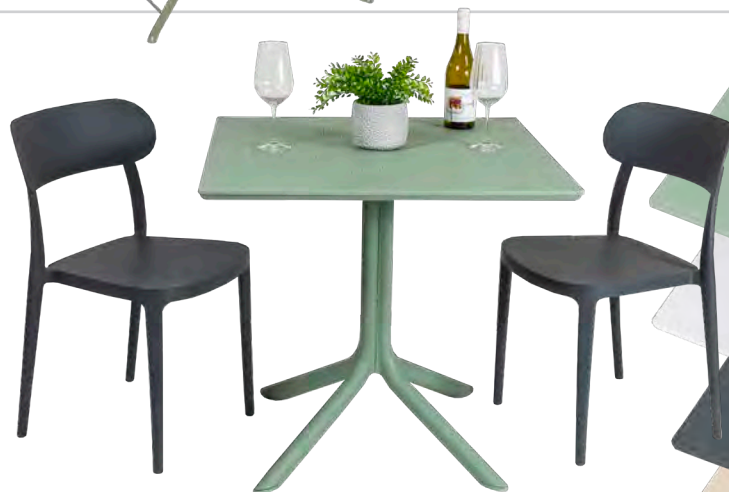

	Price
Chair	\$39
Table 60cm diameter	\$49
PACKAGE DEAL Table + 2 x chairs*	\$109

* packs are sold in sets of the same colour only

Vera Tables

The perfect accompaniment for a lazy afternoon in sunshine. The polypropylene tabletop and legs are weather and UV stabilised, so the Vera table will handle rain, hail or sunshine better than its human occupant.

- European Standards EN-581 tested.
- 80cm square with adjustable feet.
- Lightweight, polypropylene, Suitable for inside and outdoor use.
- Supports up to 70kg of weight when evenly distributed across its surface.
- Available in sage, white, grey, beige and black.