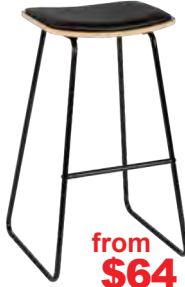

REPLICA TOLIX, Low backrest

76cm Stool: 30 x 30cm seat Gloss black, matt black \$59 Rust \$64
66cm Stool: 30 x 30cm seat Gloss black, matt black \$54 Rust \$59

from **\$54**

from **\$49**

HAIRPIN

Raw wood seat
33 x 33cm seat
76cm Stool: \$54
66cm Stool: \$49
White, black, red and silver

NEW

\$49

Stack to the sky!

ROSA
76cm
Powder coated steel
33cm dia seat
Black only
* **This stool stacks to 15 or more!**

from **\$59**

BONGO

33 x 33cm seat
75cm Stool: \$64
White, black, red
65cm Stool: \$59
White, black, red
*LIMITED STOCK

from **\$59**

LOLA#

Powder coated steel with plywood seat
30.5 x 30.5cm seat
75cm Stool: \$64
Black, red, yellow
65cm Stool: \$59
Black

from **\$64**

YVONNE POTTER#

Powder coated steel, plywood padded seat
39.5 x 30cm seat
75cm Stool: \$69
Natural, walnut
65cm Stool: \$64
Natural, walnut