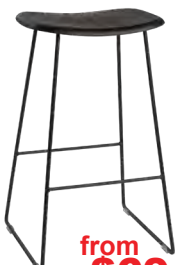

from **\$59**

LOLA#

Powder coated steel with plywood seat
30.5 x 30.5cm seat
75cm Stool: \$64
Black, red, yellow
65cm Stool: \$59
Black

from **\$64**

YVONNE POTTER#

Powder coated steel, plywood padded seat
39.5 x 30cm seat
75cm Stool: \$69
Natural, walnut
65cm Stool: \$64
Natural, walnut

\$69

ALBA#

77cm
Polypropylene
39 x 39cm seat
102cm backrest
White, black, grey cream, sage
Also available: Alba chair

\$69

PAULA#

77cm
Polypropylene
37 x 39cm seat
102cm backrest
White, black, grey cream, sage
Also available: Paula chair

\$69

SALINA

76cm
Polypropylene
36 x 36cm seat
86cm backrest
Black only
Also available: Salina chair Salina armchair

from **\$69**

ANA
45 x 32cm seat
Polypropylene seat with powder coated steel frame
75cm Stool: \$74
White, black
65cm Stool: \$69
White, black