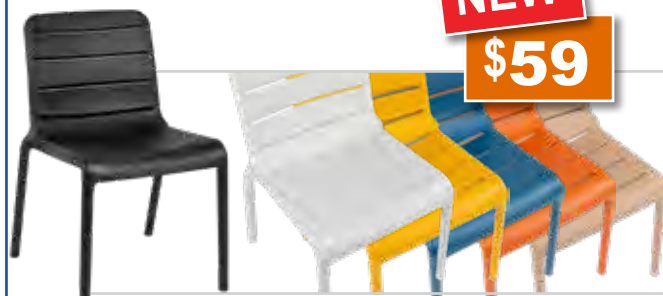

NEW

\$1049

CORSICA PICNIC TABLES

- Aluminium frame with polywood slats
• 4 colours
• EN581-3 standard

BRISBANE	07 3256 6593	** WE HAVE MOVED! ** Unit 1A, 405 Newman Road, Geebung
SYDNEY	02 9648 0799	Warehouse 1, 161 Manchester Road, Auburn (corner of Manchester & Chisholm Rd)
MELBOURNE	03 9040 1500	Warehouse 4, 95 South Gippsland Highway, Dandenong South
ADELAIDE	08 8120 2190	8-10 Manton Street, Hindmarsh
HOBART	03 6105 0529	Call for details
PERTH	08 9204 1133	33 Cleaver Terrace, Rivervale

OPEN MONDAY TO FRIDAY 9AM TO 5PM

NEW

\$59

DARIO CHAIR
Black, white, coral, deepsea blue, ginger, taupe

Chairforce.com.au

1300 272 926

Local Call Rate

ADELAIDE • BRISBANE • HOBART • MELBOURNE • PERTH • SYDNEY