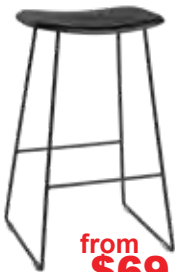

from **\$59**

LOLA#
Powder coated steel with plywood seat
30.5 x 30.5cm seat
75cm Stool: \$64
Black, red, yellow
65cm Stool: \$59
Black

from **\$64**

YVONNE POTTER#
Powder coated steel, plywood padded seat
39.5 x 30cm seat
75cm Stool: \$69
Natural, walnut
65cm Stool: \$64
Natural, walnut

\$69

ALBA#
77cm
Polypropylene
39 x 39cm seat
102cm backrest
White, black, grey cream, sage
Also available: Alba chair

\$69

PAULA#
77cm
Polypropylene
37 x 39cm seat
102cm backrest
White, black, grey cream, sage
Also available: Paula chair

\$69

SALINA
76cm
Polypropylene
36 x 36cm seat
86cm backrest
Black only
Also available: Salina chair Salina armchair

from **\$69**

ANA
45 x 32cm seat
Polypropylene seat with powder coated steel frame
75cm Stool: \$74
White, black
65cm Stool: \$69
White, black