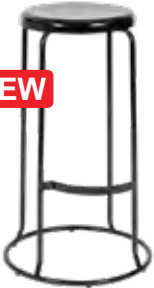

Bar Stools

REPLICA TOLIX STOOLS. 20% THICKER STEEL
DON'T LET THE PRICE DECEIVE YOU.

TOP VALUE

\$69

BREEZE STOOL#
Polypropylene
44 x 41cm seat
76cm Stool: \$69
106cm backrest
White, black, grey, red, blue, green, orange, yellow, ocean blue, barley beige
66cm Stool: \$69
96cm backrest
White, black, grey, ocean blue, barley beige
Also available: Breeze chair & armchair

from **\$54**

from **\$49**

HAIRPIN
Raw wood seat
33 x 33cm seat
76cm Stool: \$54
66cm Stool: \$49
White, black, red and silver

REPLICA TOLIX, Low backrest
76cm Stool: 30 x 30cm seat Gloss black, matt black \$59 Rust \$64
66cm Stool: 30 x 30cm seat Gloss black, matt black \$54 Rust \$59

NEW

\$49

Stack to the sky!

ROSA
76cm
Powder coated steel
33cm dia seat
Black only
* This stool stacks to 15 or more!

from **\$59**

BONGO
33 x 33cm seat
75cm Stool: \$64
White, black, red
65cm Stool: \$59
White, black, red
*LIMITED STOCK