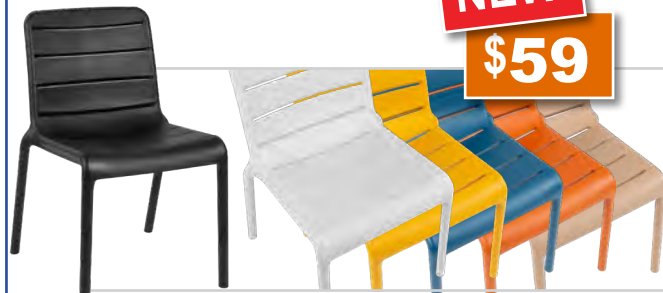

OPEN MONDAY TO FRIDAY 9AM TO 5PM

NEW

\$59

DARIO CHAIR

Black, white, coral, deepsea blue, ginger, taupe

Chairforce.com.au

1300 272 926

Local Call Rate