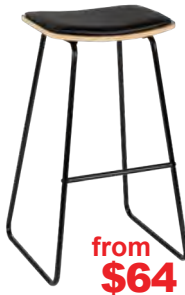

REPLICA TOLIX, Low backrest

76cm Stool: 30 x 30cm seat Gloss black, matt black \$59 Rust \$64
66cm Stool: 30 x 30cm seat Gloss black, matt black \$54 Rust \$59

from **\$54**

from **\$49**

HAIRPIN

Raw wood seat
33 x 33cm seat
76cm Stool: \$54
66cm Stool: \$49
White, black, red and silver

\$49

Stack to the sky!

ROSA
76cm
Powder coated steel
33cm dia seat
Black only
* This stool stacks to 15 or more!

from **\$59**

BONGO

33 x 33cm seat
75cm Stool: \$64
White, black, red
65cm Stool: \$59
White, black, red
*LIMITED STOCK

from **\$59**

LOLA#

Powder coated steel with plywood seat
30.5 x 30.5cm seat
75cm Stool: \$64
Black, red, yellow
65cm Stool: \$59
Black

from **\$64**

YVONNE POTTER#

Powder coated steel, plywood padded seat
39.5 x 30cm seat
75cm Stool: \$69
Natural, walnut
65cm Stool: \$64
Natural, walnut