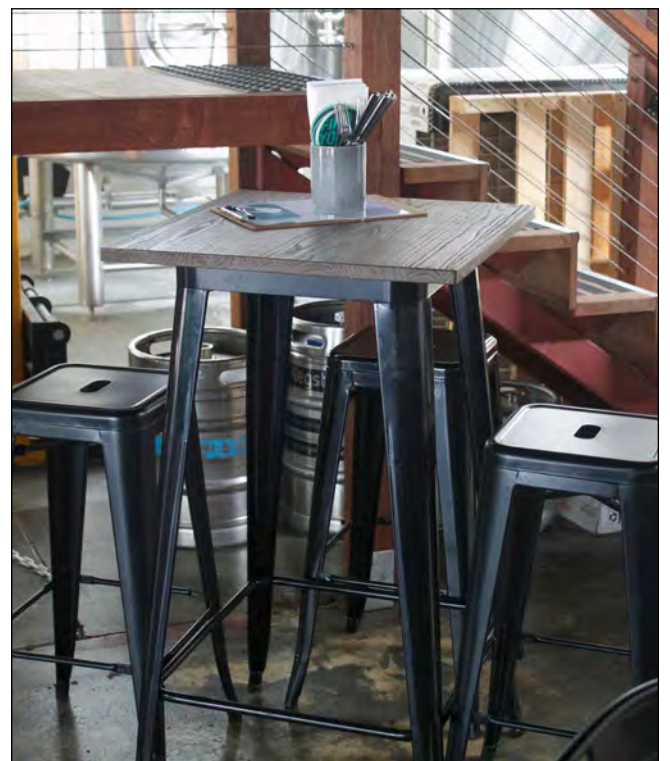

Replica Tolix Tables

Raw wood table top supported by strong powder coated steel legs, complete with adjustable feet for your ideal setting.

Dining Tables

75cm high
Perfect for dining chairs & 45cm cafe stools

	Black	White	Silver
60 x 60cm	$149	$149	~~$149~~ $104
70 x 70cm	$174	$174	~~$174~~ $114
120 x 60cm	$229	$229	~~$229~~ $149
140 x 70cm	$299	~~$299~~ $199	~~$299~~ $199
140 x 80cm	~~$329~~ $204	~~$329~~ $204	
180 x 80cm	$389	~~$389~~ $269	~~$389~~ $269

Counter Height Tables

91cm high
Perfect for 66cm counter stools

	Black	White	Silver	Raw Steel
60 x 60cm	~~$179~~ $124	~~$179~~ $124	~~$179~~ $124	~~$194~~ $129
120 x 60cm	$239	~~$239~~ $179	~~$239~~ $179	~~$264~~ $189
152 x 60cm	$329	~~$329~~ $234	~~$329~~ $234	~~$359~~ $239

Bar Height Tables

107cm high
Perfect for 76cm bar stools

	Black	White	Silver	Raw Steel
60 x 60cm	$169	$169	~~$169~~ $114	~~$194~~ $124
120 x 60cm	$239	$239	~~$239~~ $189	~~$269~~ $193
152 x 60cm	$329	$329	~~$329~~ $242	~~$329~~ $254

Natural Wood Table Tops

Mira Tables ~~$229~~ **$199**

Suitable for inside and outdoor use. Impact resistant.
18mm thick polypropylene top

*LIMITED STOCK Please check with your branch regarding availability.

POLYPROPYLENE TABLE TOP
Water resistant
Hard wearing & strong
60cm diameter

STEEL SUPPORT
Rust-free aluminium legs
Will not rust

ALUMINIUM LEGS
Designed for outdoor use

RUBBER FEET