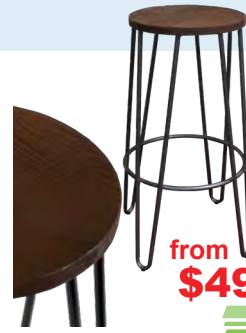

from **$49**

HAIRPIN

Raw wood seat
33 x 33cm seat
76cm Stool: $54
66cm Stool: $49
White, black, red and silver