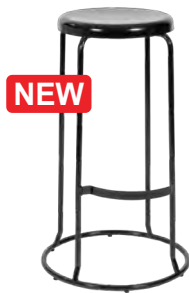

Bar Stools

REPLICA TOLIX STOOLS. 20% THICKER STEEL
DON'T LET THE PRICE DECEIVE YOU.

TOP VALUE

\$69

BREEZE STOOL#

Polypropylene
44 x 41cm seat
76cm Stool: \$69
106cm backrest
White, black, grey, red, blue, green, orange, yellow, ocean blue, barley beige
66cm Stool: \$69
96cm backrest
White, black, grey, ocean blue, barley beige
Also available: Breeze chair & armchair

REPLICA TOLIX, Low backrest

76cm Stool: 30 x 30cm seat Gloss black, matt black \$59 Rust \$64
66cm Stool: 30 x 30cm seat Gloss black, matt black \$54 Rust \$59

from **\$54**

from **\$49**

HAIRPIN

Raw wood seat
33 x 33cm seat
76cm Stool: \$54
66cm Stool: \$49
White, black, red and silver

\$49

Stack to the sky!

ROSA
76cm
Powder coated steel
33cm dia seat
Black only
* This stool stacks to 15 or more!

from **\$59**

BONGO

33 x 33cm seat
75cm Stool: \$64
White, black, red
65cm Stool: \$59
White, black, red
*LIMITED STOCK