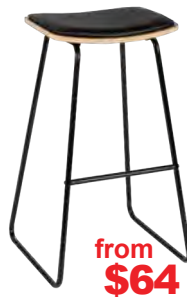

## BONGO

33 x 33cm seat  
**75cm Stool: \$64**  
White, black, red  
**65cm Stool: \$59**  
White, black, red  
\*LIMITED STOCK

from **\$59**

## LOLA#

Powder coated steel with plywood seat  
30.5 x 30.5cm seat  
**75cm Stool: \$64**  
Black, red, yellow  
**65cm Stool: \$59**  
Black

from **\$64**