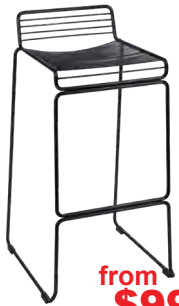

from **\$99**

**ZOLA**  
Birch plywood with black  
steel legs  
39 x 38cm seat  
**76cm Stool \$99**  
**61cm Stool \$99**  
Natural, walnut, black

**\$99**

**WILMA**  
**76cm**  
Black metal legs  
38.5 x 35cm seat  
101cm backrest  
Black PU fabric

**\$99**

**ERIK#**  
**76cm**  
Steel frame.  
Plywood seat  
and backrest  
41 x 41cm seat  
113cm backrest  
Black only

from **\$99**

**BENNY**  
Steel frame.  
Polypropylene seat  
**76cm Stool: \$104**  
44 x 37cm seat  
90cm backrest.  
White or black  
**66cm Stool: \$99**  
42 x 37cm seat,  
79cm backrest.  
White or black

from **\$99**

**SIENNA WIRE**  
**76cm**  
37 x 33cm seat  
86cm back rest  
White, black **\$199**  
Blue\*, red\* **\$199 \$99**  
\*LIMITED STOCK  
Cushion:  
black or white **\$10**

**\$109**

**RAMONA**  
**73cm**  
Powder coated aluminium  
44 x 40cm seat  
Stool with no backrest **\$109**  
Stool with backrest **\$129**  
100cm backrest  
Black only