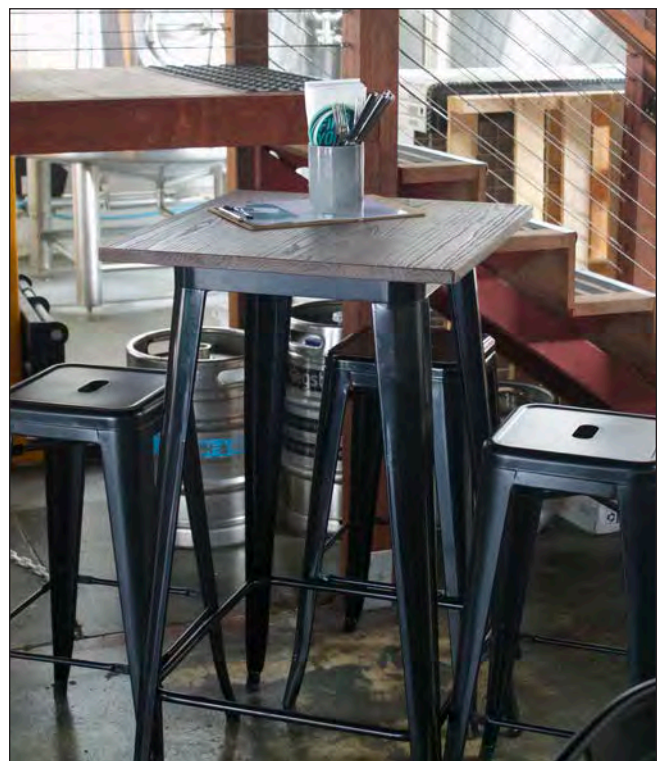

Replica Tolix Tables

Raw wood table top supported by strong powder coated steel legs, complete with adjustable feet for your ideal setting.

Dining Tables

75cm high
Perfect for dining chairs & 45cm cafe stools

	Black	White	Silver
60 x 60cm	$149	$149	~~$149~~ $104
70 x 70cm	$174	$174	~~$174~~ $114
120 x 60cm	$229	$229	~~$229~~ $149
140 x 70cm	$299	~~$299~~ $199	~~$299~~ $199
140 x 80cm	~~$329~~ $204	~~$329~~ $204	
180 x 80cm	$389	~~$389~~ $269	~~$389~~ $269

Counter Height Tables

91cm high
Perfect for 66cm counter stools

	Black	White	Silver	Raw Steel
60 x 60cm	~~$179~~ $124	~~$179~~ $124	~~$179~~ $124	~~$194~~ $129
120 x 60cm	$239	~~$239~~ $179	~~$239~~ $179	~~$264~~ $189
152 x 60cm	$329	~~$329~~ $234	~~$329~~ $234	~~$359~~ $239

Bar Height Tables

107cm high
Perfect for 76cm bar stools

	Black	White	Silver	Raw Steel
60 x 60cm	$169	$169	~~$169~~ $114	~~$194~~ $124
120 x 60cm	$239	$239	~~$239~~ $189	~~$269~~ $193
152 x 60cm	$329	$329	~~$329~~ $242	~~$329~~ $254

Natural Wood Table Tops

Mira Tables ~~$229~~ **$199**

Suitable for inside and outdoor use. Impact resistant.
18mm thick polypropylene top

*LIMITED STOCK Please check with your branch regarding availability.

POLYPROPYLENE TABLE TOP
Water resistant
Hard wearing & strong
60cm diameter

STEEL SUPPORT
Rust-free aluminium legs
Will not rust

ALUMINIUM LEGS
Designed for outdoor use

RUBBER FEET