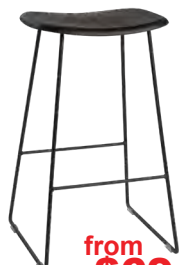

## YVONNE POTTER#

Powder coated steel, plywood padded seat  
39.5 x 30cm seat  
**75cm Stool: \$69**  
Natural, walnut  
**65cm Stool: \$64**  
Natural, walnut

**\$69**

## ALBA#

**77cm**  
Polypropylene  
39 x 39cm seat  
102cm backrest  
White, black, grey cream, sage  
Also available: Alba chair

**\$69**

## PAULA#

**77cm**  
Polypropylene  
37 x 39cm seat  
102cm backrest  
White, black, grey cream, sage  
Also available: Paula chair

**\$69**

**SALINA**  
**76cm**  
Polypropylene  
36 x 36cm seat  
86cm backrest  
Black only  
Also available: Salina chair Salina armchair