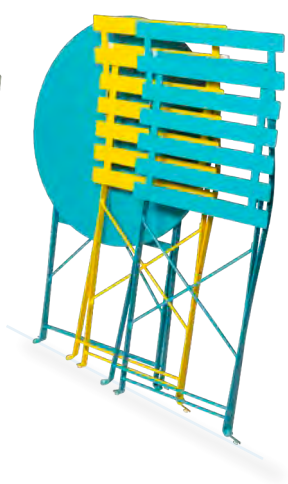

Vive Chairs & Tables

Create a charming outdoor space with the tres chic Vive Range, which beautifully complement any garden setting. While easy to manoeuvre due to the folding mechanism, the set is made from a sturdy, steel frame.

- Available in 6 colours
- Suitable for inside and outdoor use.
- Lightweight, steel with powder coating.
- Electroplated steel for no-rust protection.
- European Standards EN-581 tested.

- Handy folding mechanism.
- Lightweight construction – yet durable!
- Static load 100kg table / 150kg chair
- Weather resistant.
- Available in White, black, light blue, olive green, red, yellow