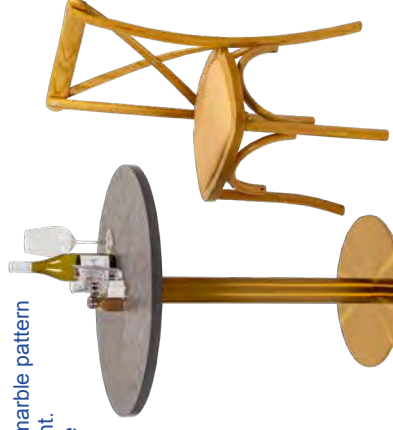

PIETRA CEMENT TABLE TOP

1. Fibre glass reinforced cement (GRC) table top
2. Suitable for indoor & outdoor use
   - 40mm thick
   - Handmade
   - **Pre-drilled to fit Chairforce bases (see below). You cannot screw into cement tops**

Ciro table top 60cm
Fernando table base
Crossback chair