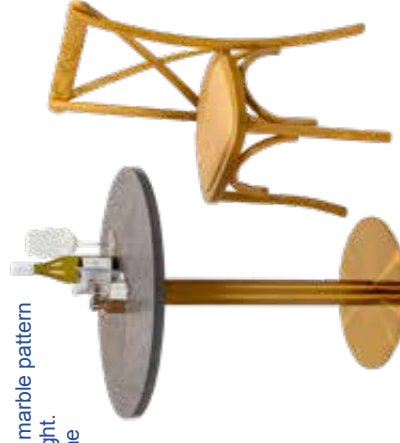

DIEGO HIGH PRESSED COMPACT LAMINATE TOP

Robust, heat resistant table tops

- Suitable for alfresco & indoor commercial use
- All tops feature Black edge detail
- Resistant to cigarette burns
- Stain, scratch and impact resistant
- Heat resistant to 180°
- **Pre drilled to fit only Chairforce bases with a square top attachment plate or Tomas folding base.**

RAFAEL TIMBER TABLE TOP

Solid timber, finished with 3 coats of clear lacquer that brings out the beauty of the wood grain

- Suitable for indoor commercial use.
- 30mm thick
- Made with FSC certified wood – the mark of responsible forestry.
- Heat resistant to 100°
- **Fully customisable to fit any base. Screw anywhere on underside**
- **If you are screwing within 5mm of the edge, please ensure you drill a pilot hole first, to avoid splitting.**

Hardwood Walnut

ADELE MARBLE TABLE TOP

Beautiful polished stone table top with marble pattern

- Suitable for indoor & alfresco use. Do not leave in the rain or direct sunlight.
- 28mm thick
- All spills should be wiped up immediately to avoid staining / water marks
- High gloss polished stone
- **See chart for compatible bases to fit this top.**
- NB: The timber underside starts 30mm from the edge.

MATIAS & GABRIEL PLYWOOD / LAMINATE TOP

Durable, heat resistant laminate table top with attractive ply core edge detail

- Ply with light grey (Matias) or black (Gabriel) wood grain laminate
- Suitable for indoor & alfresco use
- 30mm thick
- Heat resistant to 100°
- **Fully customisable to fit any base. Screw anywhere on underside**
- Resistant to cigarette burns
- Stain, scratch, impact resistant

Ciro table top 60cm
Fernando table base
Crossback chair

PIETRA CEMENT TABLE TOP

Fibre glass reinforced cement (GRC) table top

- Suitable for indoor & outdoor use
- 40mm thick
- Handmade
- **Pre-drilled to fit Chairforce bases (see below). You cannot screw into cement tops**
- Resistant to cigarette burns
- Low maintenance

Sizes and Materials to suit your needs. Confused? Give us a call – we can guide you through it.

CARE OF YOUR TABLE TOP: With a little care and regular maintenance your table top will last and last.
*All tops are spill resistant: Wipe up spills immediately to avoid staining and reduce the life of your top.
We recommend you do not leave table tops outside in the rain or in the sun for long period of time.