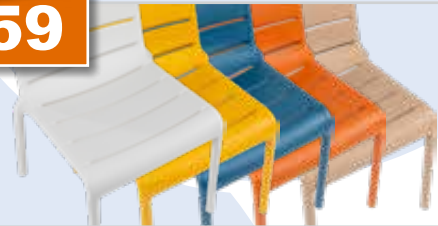

Black frame /  
Black slats

White frame /  
Faux timber slats

White frame /  
White slats

**NEW**

**CORSICA BAR TABLES** from **\$299**  
**CORSICA BAR TABLES, with wheels** from **\$359**  
Aluminium frame with polywood slats  
• 4 colours  
• Strong & sturdy – no spilt beers here...

**NEW**

**\$59**

**DARIO CHAIR**  
Black, white, coral, deepsea blue, ginger, taupe

**NEW**

**\$1049**

**CORSICA PICNIC TABLES**  
Aluminium frame with polywood slats  
• 4 colours  
• EN581-3 standard

**NEW Australia's Lowest Priced Cafe Chairs & Tables**