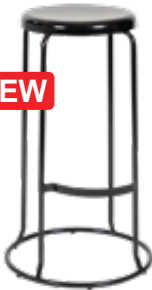

$49

Stack to the sky!

ROSA
76cm
Powder coated steel
33cm dia seat
Black only
* This stool stacks to 15 or more!