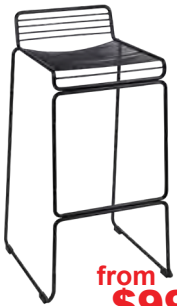

NEW

\$94

CORSICA
76cm
Powder coated aluminium
Polywood seat
42 x 42cm seat
Black, white, faux timber/
black, faux timber/white

from **\$99**

ZOLA
Birch plywood with black
steel legs
39 x 38cm seat
76cm Stool **\$99**
61cm Stool **\$99**
Natural, walnut, black

\$99

WILMA
76cm
Black metal legs
38.5 x 35cm seat
101cm backrest
Black PU fabric

\$99

ERIK
76cm
Steel frame.
Plywood seat
41 x 41cm seat

from **\$99**

BENNY
Steel frame.
Polypropylene seat
76cm Stool: **\$104**
44 x 37cm seat
90cm backrest.
White or black
66cm Stool: **\$99**
42 x 37cm seat,
79cm backrest.
White or black

from **\$99**

SIENNA WIRE
76cm
37 x 33cm seat
86cm back rest
White, black **\$199**
Blue*, red* **\$199** **\$99**
*LIMITED STOCK
Cushion:
black or white **\$10**

\$109

RAMONA
73cm
Powder coated aluminium
44 x 40cm seat
Stool with no backrest **\$109**
Stool with backrest **\$129**
100cm backrest
Black only