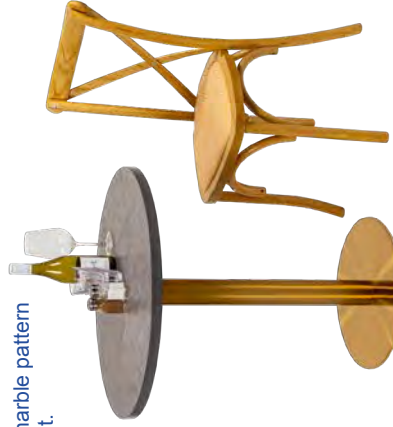

PIETRA CEMENT TABLE TOP

1. Fibre glass reinforced cement (GRC) table top
2. Suitable for indoor & outdoor use
   - 40mm thick
   - Handmade
   - **Pre-drilled to fit Chairforce bases (see below). You cannot screw into cement tops**

Ciro table top 60cm
Fernando table base
Crossback chair