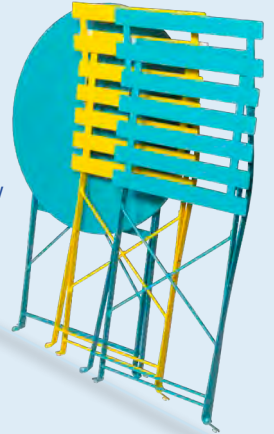

* packs are sold in sets of the same colour only

Vera Tables **$119**

Indoor / Outdoor Dining

1. Rust-free polypropylene top & legs.
   - supports up to 70kg of weight when evenly distributed across its surface.
   - Weather resistant.
2. Available in white, black, grey, sage and cream.

Size	Shape	Height	Price
80cm	Square	Dining	$119