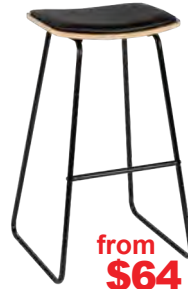

## BONGO

33 x 33cm seat  
**75cm Stool: \$64**  
White, black, red  
**65cm Stool: \$59**  
White, black, red  
\*LIMITED STOCK

from **\$59**

## LOLA

Powder coated steel with plywood seat  
30.5 x 30.5cm seat  
**75cm Stool: \$64**  
Black, red, yellow  
**65cm Stool: \$59**  
Black

from **\$64**

## YVONNE POTTER

Powder coated steel, plywood padded seat  
39.5 x 30cm seat  
**75cm Stool: \$69**  
Natural, walnut  
**65cm Stool: \$64**  
Natural, walnut

**\$69**