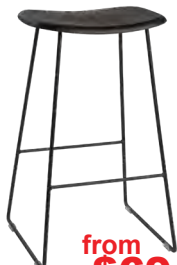

## YVONNE POTTER

Powder coated steel, plywood padded seat  
39.5 x 30cm seat  
**75cm Stool: \$69**  
Natural, walnut  
**65cm Stool: \$64**  
Natural, walnut

**\$69**

## ALBA

**77cm**  
Polypropylene  
39 x 39cm seat  
102cm backrest  
White, black, grey, cream, sage  
Also available: Alba chair

**\$69**

## PAULA

**77cm**  
Polypropylene  
37 x 39cm seat  
102cm backrest  
White, black, grey, cream, sage  
Also available: Paula chair

**\$69**

**SALINA**  
**76cm**  
Polypropylene  
36 x 36cm seat  
86cm backrest  
Black only  
Also available: Salina chair, Salina armchair