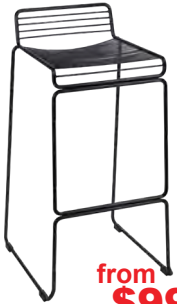

from **\$99**

**ZOLA**  
Birch plywood with black  
steel legs  
39 x 38cm seat  
**76cm Stool \$99**  
**61cm Stool \$99**  
Natural, walnut, black

**\$99**

**WILMA**  
**76cm**  
Black metal legs  
Black PU fabric  
38.5 x 35cm seat  
101cm backrest

**\$99**

**ERIK**  
**76cm**  
Steel frame.  
Plywood seat  
41 x 41cm seat

from **\$99**

**BENNY**  
Steel frame.  
Polypropylene seat  
**76cm Stool: \$104**  
44 x 37cm seat  
90cm backrest.  
White or black  
**66cm Stool: \$99**  
42 x 37cm seat,  
79cm backrest.  
White or black

from **\$99**

**SIENNA WIRE**  
**76cm**  
37 x 33cm seat  
86cm back rest  
White, black **\$199**  
Blue\*, red\* **\$199 \$99**  
\*LIMITED STOCK  
Cushion:  
black or white **\$10**

**\$109**

**RAMONA**  
**73cm**  
Powder coated aluminium  
44 x 40cm seat  
Stool with no backrest **\$109**  
Stool with backrest **\$129**  
100cm backrest  
Black only