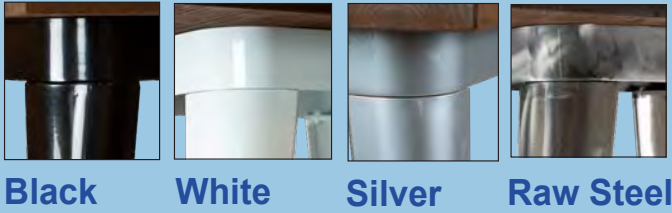

Replica Tolix Tables

Raw wood tabletop supported by strong powder-coated steel legs, complete with adjustable feet for your ideal setting.