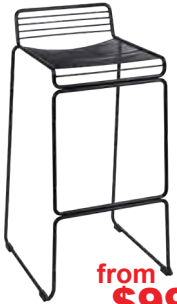

NEW

\$94

CORSICA
76cm
Powder coated aluminium
Plywood seat
42 x 42cm seat
Black, white, faux timber/
black, faux timber/white

from **\$99**

ZOLA
Birch plywood with black
steel legs
39 x 38cm seat
76cm Stool **\$99**
61cm Stool **\$99**
Natural, walnut, black

\$99

WILMA
76cm
Black metal legs
Black PU fabric
38.5 x 35cm seat
101cm backrest

\$99

ERIK
76cm
Steel frame.
Plywood seat
41 x 41cm seat

from **\$99**

BENNY
Steel frame.
Polypropylene seat
76cm Stool: **\$104**
44 x 37cm seat
90cm backrest.
White or black
66cm Stool: **\$99**
42 x 37cm seat,
79cm backrest.
White or black

from **\$99**

SIENNA WIRE
76cm
37 x 33cm seat
86cm back rest
White, black **\$199**
Blue*, red* **\$199** **\$99**
*LIMITED STOCK
Cushion:
black or white **\$10**

\$109

RAMONA
73cm
Powder coated aluminium
44 x 40cm seat
Stool with no backrest **\$109**
Stool with backrest **\$129**
100cm backrest
Black only