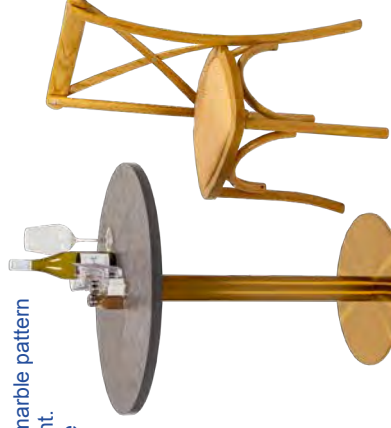

PIETRA CEMENT TABLE TOP

1. Fibre glass reinforced cement (GRC) table top
2. Suitable for indoor & outdoor use
   - 40mm thick
   - Handmade
   - **Pre-drilled to fit Chairforce bases (see below). You cannot screw into cement tops**

Ciro table top 60cm
Fernando table base
Crossback chair