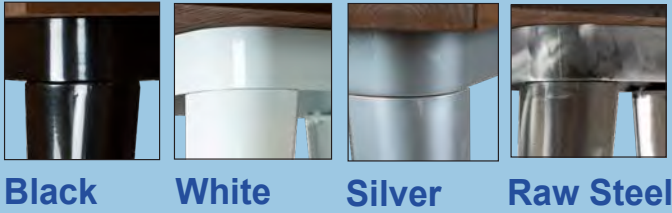

Size	Shape	Price
60cm	Round	\$119
70cm	Round	\$149
60 x 60cm	Square	\$119
70 x 70cm	Square	\$149

Secure locking mechanism

ADJUSTABLE FEET

Water resistant furniture made to last.

Replica Tolix Tables

Raw wood tabletop supported by strong powder-coated steel legs, complete with adjustable feet for your ideal setting.