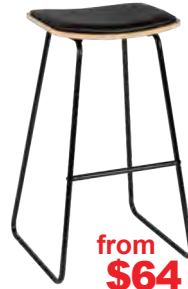

REPLICA TOLIX, Low backrest

76cm Stool: 30 x 30cm seat Gloss black, matt black \$59 Rust \$64
66cm Stool: 30 x 30cm seat Gloss black, matt black \$54 Rust \$59

from **\$54**

from **\$49**

HAIRPIN

Raw wood seat
33 x 33cm seat
76cm Stool: \$54
66cm Stool: \$49
White, black, red and silver

NEW

\$49

Stack to the sky!

ROSA
76cm
Powder coated steel
33cm dia seat
Black only
* This stool stacks to 15 or more!

from **\$59**

BONGO

33 x 33cm seat
75cm Stool: \$64
White, black, red
65cm Stool: \$59
White, black, red
*LIMITED STOCK

from **\$59**

LOLA

Powder coated steel with plywood seat
30.5 x 30.5cm seat
75cm Stool: \$64
Black, red, yellow
65cm Stool: \$59
Black

from **\$64**

YVONNE POTTER

Powder coated steel, plywood padded seat
39.5 x 30cm seat
75cm Stool: \$69
Natural, walnut
65cm Stool: \$64
Natural, walnut