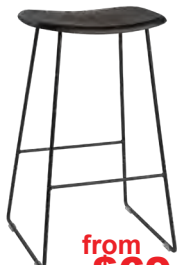

from **\$59**

LOLA

Powder coated steel with plywood seat
30.5 x 30.5cm seat
75cm Stool: \$64
Black, red, yellow
65cm Stool: \$59
Black

from **\$64**

YVONNE POTTER

Powder coated steel, plywood padded seat
39.5 x 30cm seat
75cm Stool: \$69
Natural, walnut
65cm Stool: \$64
Natural, walnut

\$69

ALBA

77cm
Polypropylene
39 x 39cm seat
102cm backrest
White, black, grey, cream, sage
Also available: Alba chair

\$69

PAULA

77cm
Polypropylene
37 x 39cm seat
102cm backrest
White, black, grey, cream, sage
Also available: Paula chair

\$69

SALINA
76cm
Polypropylene
36 x 36cm seat
86cm backrest
Black only
Also available: Salina chair, Salina armchair

from **\$69**

ANA

45 x 32cm seat
Polypropylene seat with powder coated steel frame
75cm Stool: \$74
White, black
65cm Stool: \$69
White, black