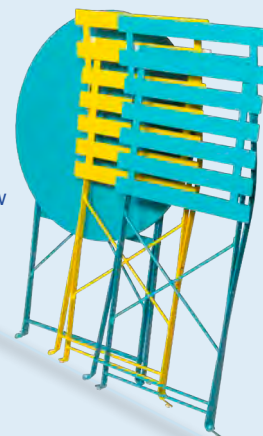

* packs are sold in sets of the same colour only

Vera Tables **$119**

Indoor / Outdoor Dining

1. Rust-free polypropylene top & legs.
   - supports up to 70kg of weight when evenly distributed across its surface.
   - Weather resistant.
2. Available in white, black, grey, sage and cream.

Size	Shape	Height	Price
80cm	Square	Dining	$119