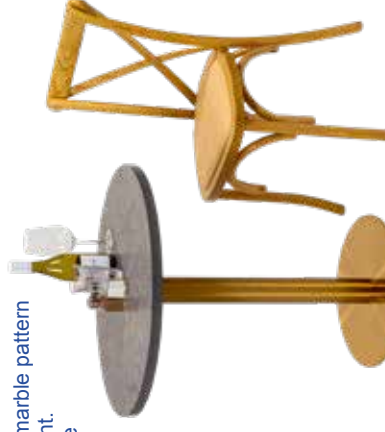

Ciro table top 60cm
Fernando table base
Crossback chair

ADELE MARBLE TABLE TOP

Beautiful polished stone table top with marble pattern

1. Suitable for indoor & alfresco use. Do not leave in the rain or direct sunlight.
   - 28mm thick
   - All spills should be wiped up immediately to avoid staining / water marks
   - **See chart for compatible bases to fit this top.**
2. NB: The timber underside starts 30mm from the edge.