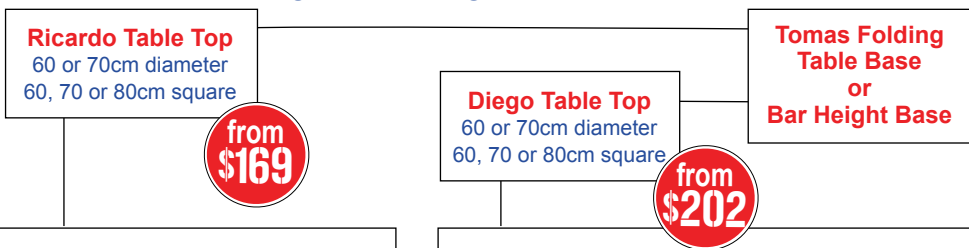

Folding Tables

Receive a 5% discount when you pair any of these table tops with a Tomas folding bar or dining table base.

from **$169**

from **$202**

5% discount