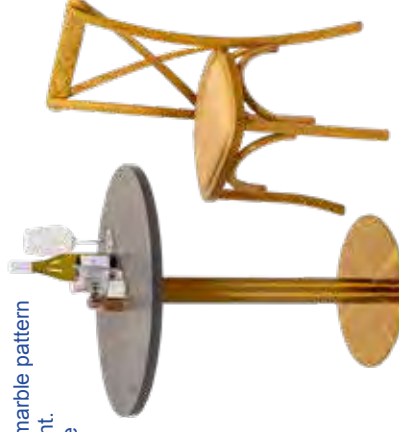

Black Rubberwood Hardwood Ash Hardwood Walnut Rubberwood

Ciro table top 60cm
Fernando table base
Crossback chair

PIETRA CEMENT TABLE TOP

Fibre glass reinforced cement (GRC) table top

- Suitable for indoor & outdoor use
- 40mm thick
- Handmade
- **Pre-drilled to fit Chairforce bases (see below). You cannot screw into cement tops**